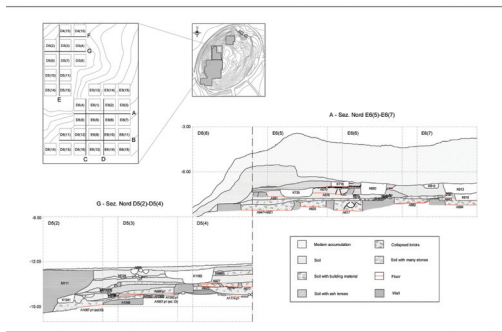

FRANCESCA BALOSSI RESTELLI

ARSLANTEPE - PERIOD VII

THE DEVELOPMENT OF A CEREMONIAL/POLITICAL CENTRE
IN THE FIRST HALF OF THE FOURTH MILLENNIUM BCE
(LATE CHALCOLITHIC 3-4)

ARSLANTEPE-MALATYA - EXCAVATIONS AND RESEARCHES AT ARSLANTEPE-MALATYA, VOL. 2

Volume rilegato in tela verde con impressioni in argento e sovraccoperta, in 4°, 713 pp., ill.ni b/n e coll. 3 tavv. ripiegate f.t.
ISBN® 978-88-31341-11-0 € 120,00

ABSTRACT

Missione Archeologica Italiana nell'Anatolia Orientale
Sapienza Università di Roma - Dipartimento di Scienze dell'Antichità

ARSLANTEPE vol. II
PERIOD VII - THE DEVELOPMENT OF A CEREMONIAL/POLITICAL
CENTRE IN THE FIRST HALF OF THE FOURTH MILLENNIUM BCE
(LATE CHALCOLITHIC 3-4)

Francesca Balossi Restelli

The book can be ordered / Il libro si può acquistare:

On-line: ordini@arborsapientiae.com

librerie Gruppo Feltrinelli - IBS

librerie Gruppo Mondadori

in all bookshop / ordinabile in tutte le librerie

PER PRENOTAZIONI:

info@arborsapientiae.com - ordini@arborsapientiae.com

Tel. + 39-06/87567202 Fax + 39 - 06/8487027